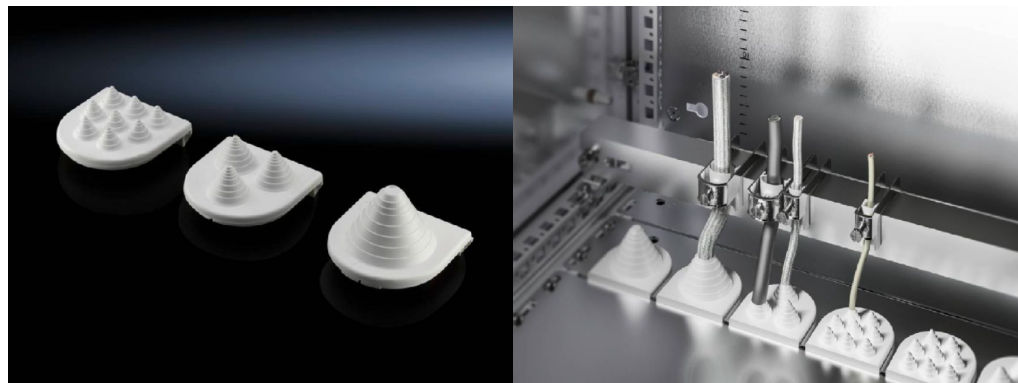

Rittal – The System.

Faster – better – everywhere.

Cable entry grommets – SZ 4318.000

Date : Jan 25, 2019

ENCLOSURES

POWER DISTRIBUTION

CLIMATE CONTROL

IT INFRASTRUCTURE

SOFTWARE & SERVICES

FRIEDHELM LOH GROUP

Cable entry grommets – SZ 4318.000

created: 25.01.2019 build on www.rittal.com/uk-en

Product description

Description: Cables inserted into the base area are sealed more easily and quickly in combination with the cable entry plate.

Material: Body: Polypropylene
Cover: Thermoplastic elastomer

Protection category IP to IEC 60 529: IP 55 subject to correct mounting

Product features

Cable entry: For cable diameter: 47 mm
Number of cable entries: 1

eCl@ss 6.0/6.1:	27400604
eCl@ss 5.1/5.1.4:	27189222
Product description:	SZ Cable entry grommets, for cable ø 47 mm, No. of cables per grommet: 1
